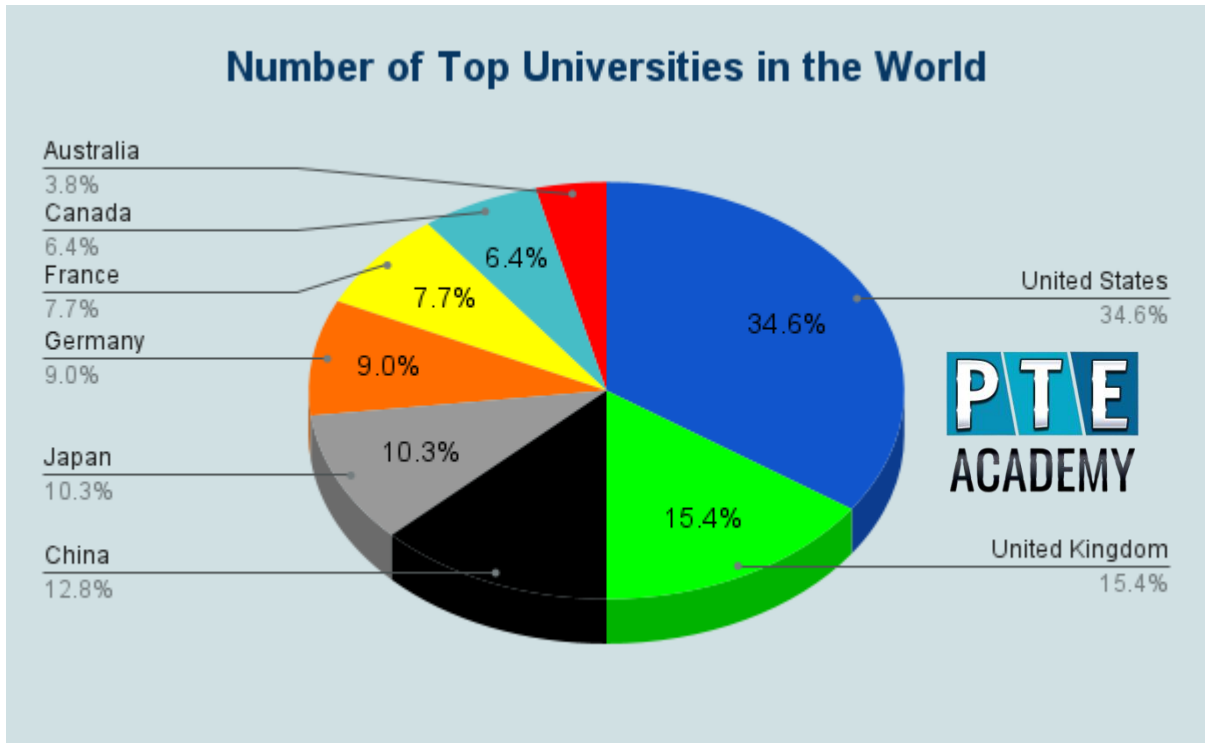

9

Look at the pie chart below. In 25 seconds please speak into the microphone and describe in detail what the pie chart is showing. You will have 40 seconds to give your response.

Hindi Telugu
Explanation

PTE
ACADEMY

Simple
Tips

Call: **8096809701**

7207115105

IELTS • PTE • Spoken English

Ameerpet • Mehdipatnam • Khilwat

Welcome to PTE Academy, the pinnacle of success for PTE aspirants in Hyderabad. We take pride in being recognized as the best PTE coaching center in the city. Our commitment to excellence, personalized learning, and a team of experienced tutors sets us apart as the premier destination for PTE preparation in Hyderabad.

**Start
Your
Training**

CALL US TO BEGIN