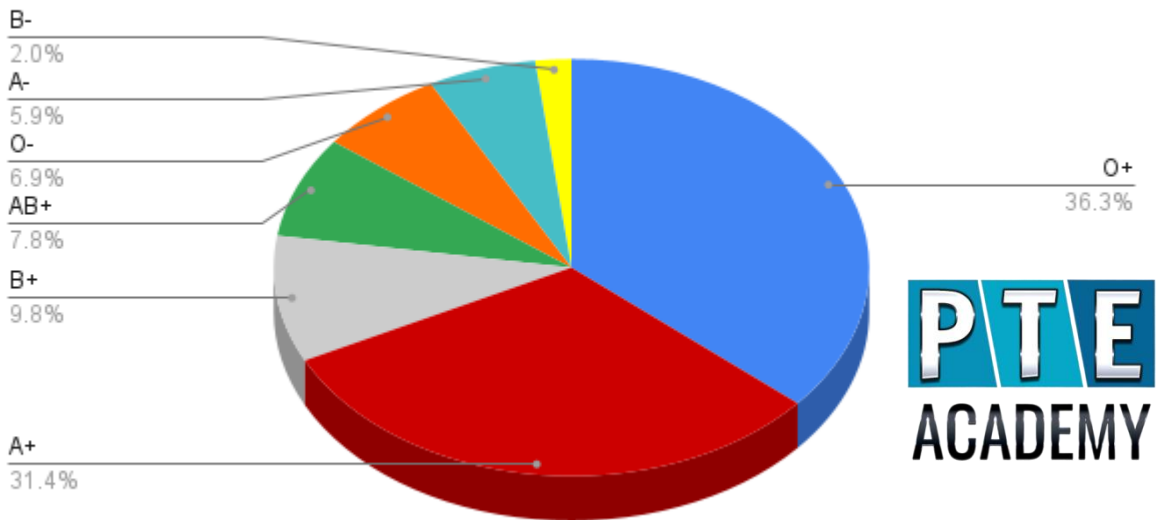

Look at the pie chart below. In 25 seconds please speak into the microphone and describe in detail what the pie chart is showing. You will have 40 seconds to give your response.

World population by blood group types