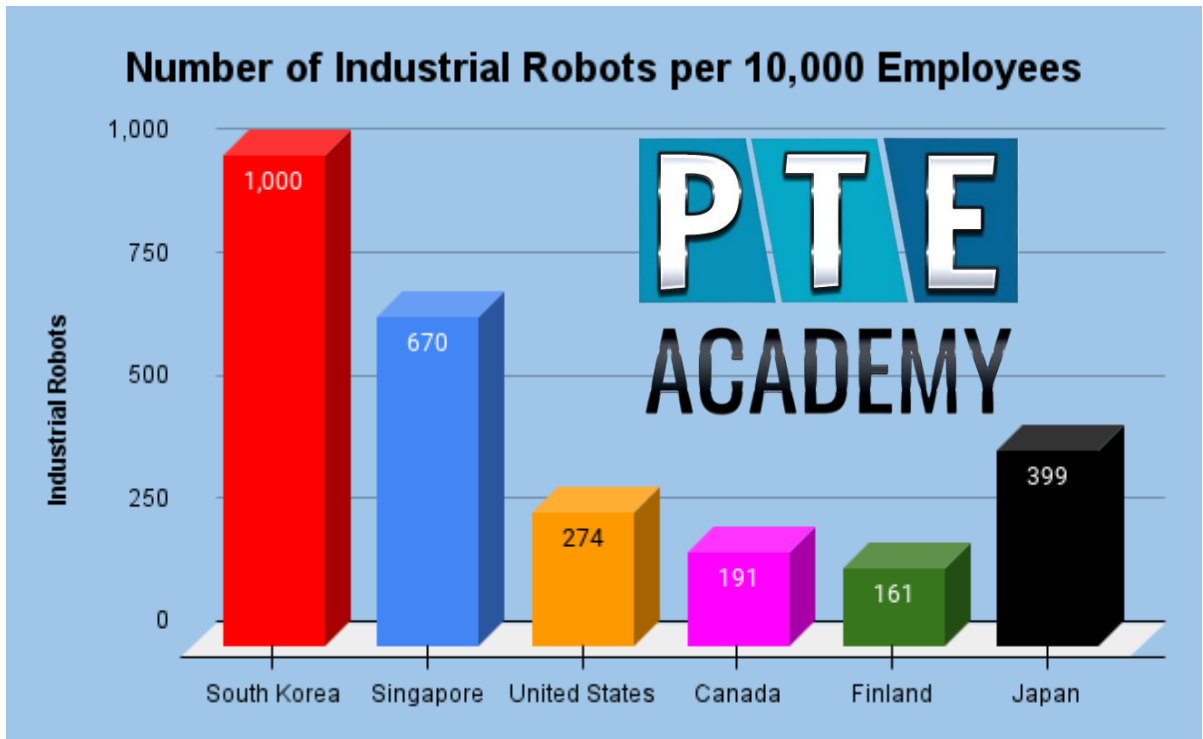

1

Look at the graph below. In 25 seconds please speak into the microphone and describe in detail what the graph is showing. You will have 40 seconds to give your response.

Preparing for the PTE Speaking section is now easier than ever with PTE Academy's free Speaking describe image PTE practice material. Combine that with our exceptional online and offline coaching, personalized study materials, and you'll have everything you need to excel in the PTE exam. **Don't wait any longer – Call 7207115105 today and let us help you soar to new heights in your PTE journey!**