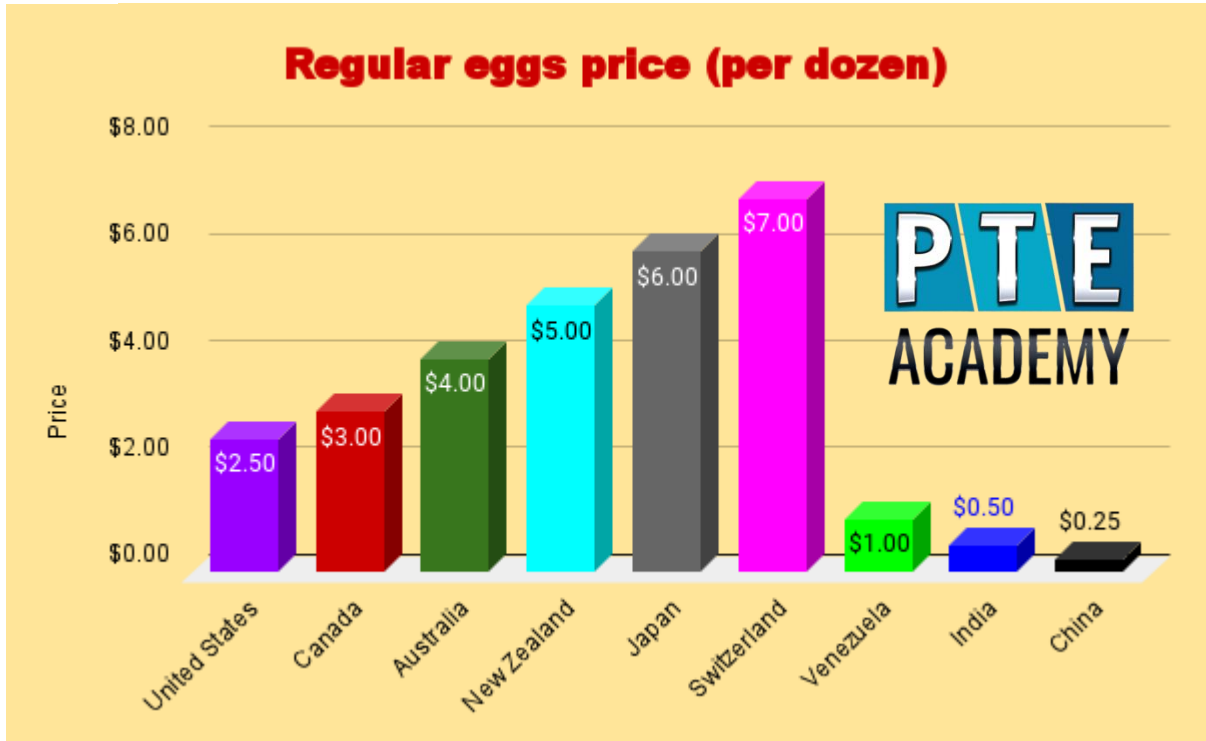

4

Look at the graph below. In 25 seconds please speak into the microphone and describe in detail what the graph is showing. You will have 40 seconds to give your response.

Hindi Telugu
Explanation

PTE
ACADEMY

Simple
Tips

Call: 8096809701

7207115105

Ameerpet • Mehdipatnam • Khilwat

IELTS • PTE • Spoken English

PTE Academy: Your Path to Success:

Now that you have a taste of the remarkable free practice material available at PTE Academy, let's explore how this esteemed coaching center can provide you with the support and guidance you need to ace the PTE exam.

Comprehensive Online and Offline Classes:

PTE Academy understands that every learner has unique preferences and schedules. That's why we offer both online and offline classes to cater to your individual needs. Our expert trainers have years of experience in teaching PTE and can provide personalized guidance, strategies, and feedback to maximize your success. Whether you prefer the convenience of online classes or the immersive experience of offline sessions, PTE Academy has got you covered.