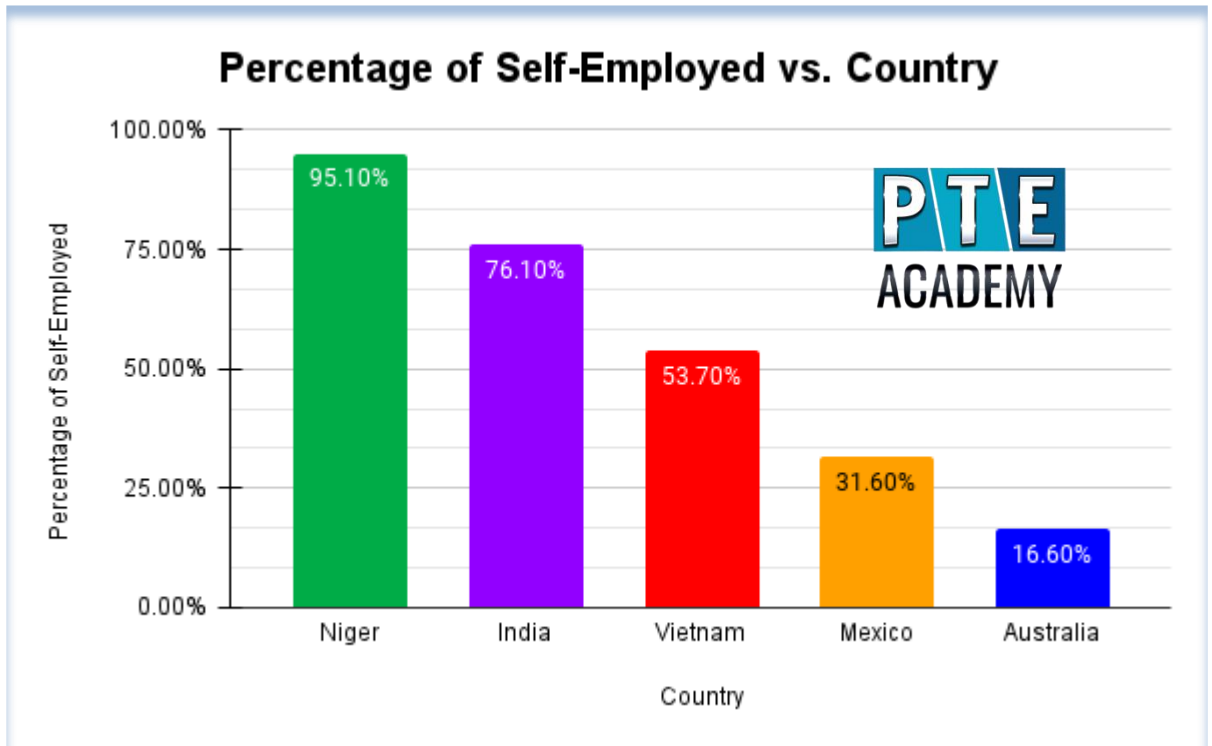

10

Look at the graph below. In 25 seconds please speak into the microphone and describe in detail what the graph is showing. You will have 40 seconds to give your response.

Hindi Telugu
Explanation

PTE
ACADEMY

Simple
Tips

Call: **8096809701**

7207115105

Ameerpet • Mehdipatnam • Khilwat

IELTS • PTE • Spoken English

Welcome to PTE Academy, the pinnacle of success for PTE aspirants in Hyderabad. We take pride in being recognized as the best PTE coaching center in the city. Our commitment to excellence, personalized learning, and a team of experienced tutors sets us apart as the premier destination for PTE preparation in Hyderabad.

**Start
Your
Training**

CALL US TO BEGIN