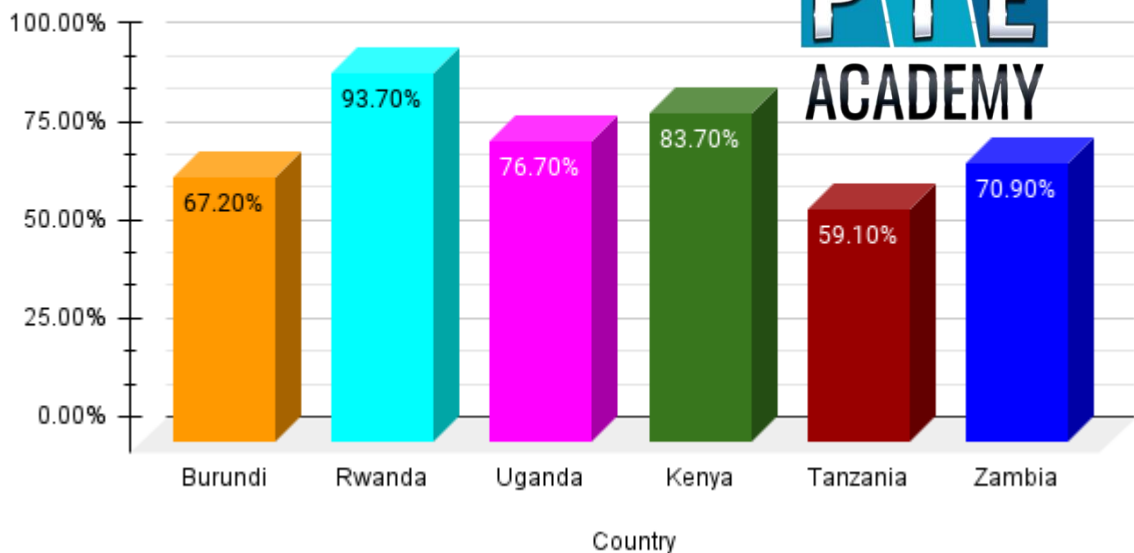

7 Look at the graph below. In 25 seconds please speak into the microphone and describe in detail what the graph is showing. You will have 40 seconds to give your response.

Percent of Population with Access to Clean and Safe Drinking Water

Hindi Telugu
Explanation

Simple
Tips

Call: **8096809701**

7207115105

Ameerpet • Mehdipatnam • Khilwat

IELTS • PTE • Spoken English

Welcome to PTE Academy, the pinnacle of success for PTE aspirants in Hyderabad. We take pride in being recognized as the best PTE coaching center in the city. Our commitment to excellence, personalized learning, and a team of experienced tutors sets us apart as the premier destination for PTE preparation in Hyderabad.

**Start
Your
Training**

CALL US TO BEGIN