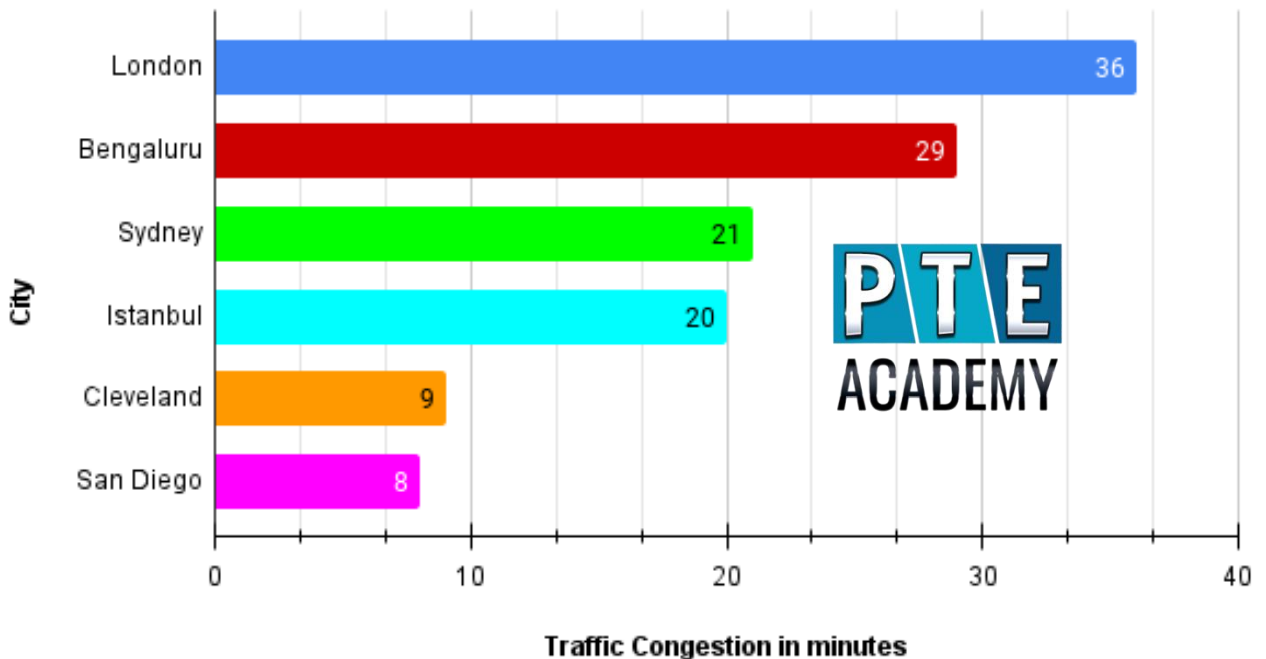

2

Look at the graph below. In 25 seconds please speak into the microphone and describe in detail what the graph is showing. You will have 40 seconds to give your response.

Traffic Congestion (average travel time per 10km)

Welcome, aspiring PTE test-takers! Are you preparing for the Speaking section of the PTE exam and looking for top-notch practice material? Look no further! In this PDF, we have fantastic news for you. We're excited to introduce the best PTE coaching center, PTE Academy, where you can access free PTE describe image practice material. Let's dive in and discover how PTE Academy can help you excel in your PTE Speaking test!