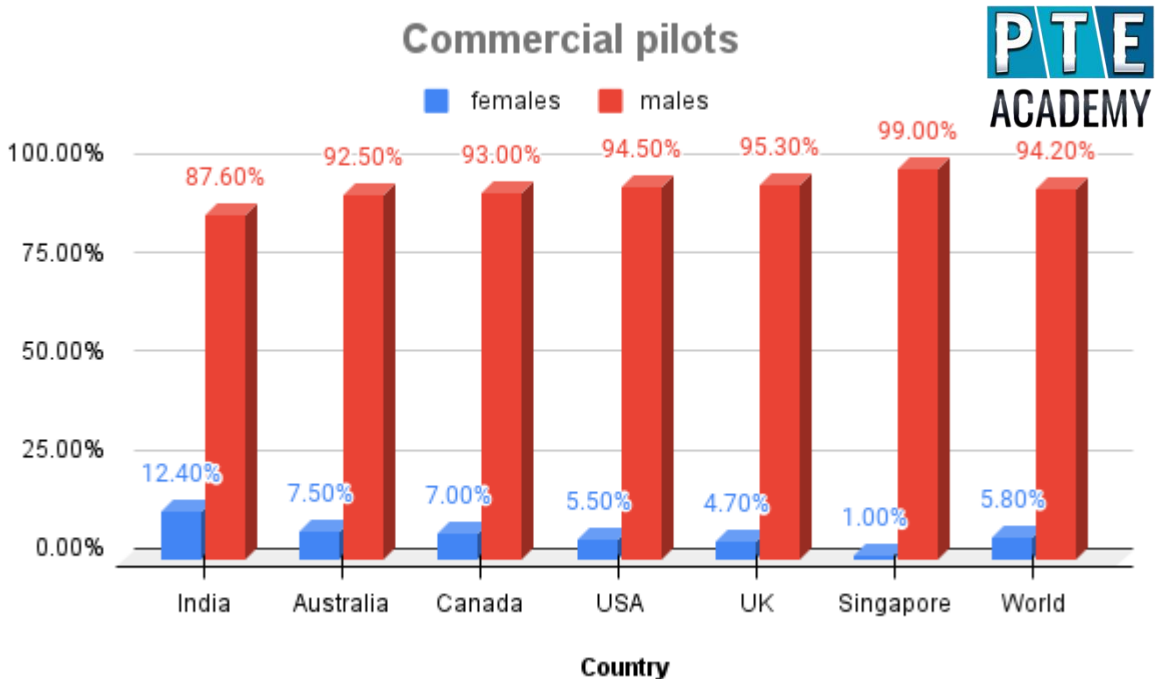

5

Look at the graph below. In 25 seconds please speak into the microphone and describe in detail what the graph is showing. You will have 40 seconds to give your response.

Hindi Telugu
Explanation

Call: **8096809701**

7207115105

Ameerpet • Mehdiapatnam • Khilwat

IELTS • PTE • Spoken English

Tailored Study Materials:

At PTE Academy, we believe in delivering targeted resources to help you optimize your learning experience. Alongside the free Speaking PTE describe image practice material, we provide comprehensive study materials that cover all sections of the Pearson Test of English exam.

Performance Analysis:

To fine-tune your exam skills and monitor your progress, PTE Academy offers regular performance analysis. It helps you familiarize yourself with the test format, time management, and overall test-taking experience. Our detailed performance analysis provides insights into your strengths and weaknesses, enabling you to focus your efforts on areas that require improvement.