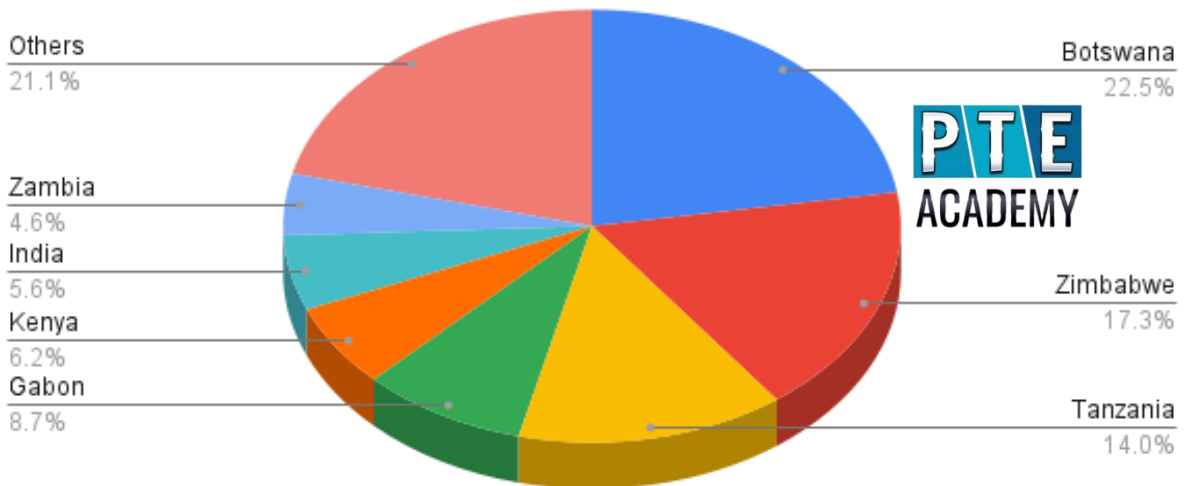

3

Look at the pie chart below. In 25 seconds please speak into the microphone and describe in detail what the pie chart is showing. You will have 40 seconds to give your response.

World Elephant Population