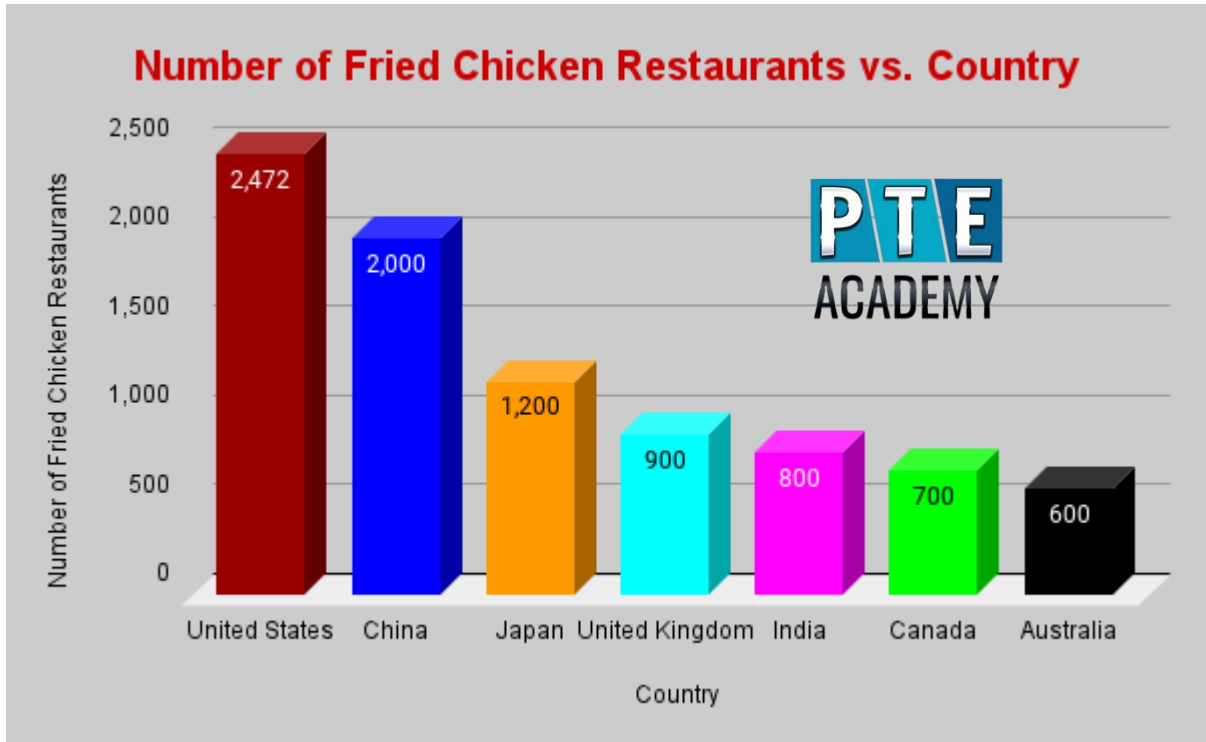

8

Look at the graph below. In 25 seconds please speak into the microphone and describe in detail what the graph is showing. You will have 40 seconds to give your response.

Hindi Telugu
Explanation

PTE
ACADEMY

Simple
Tips

Call: **8096809701**

7207115105

Ameerpet • Mehdipatnam • Khilwat

IELTS • PTE • Spoken English

Welcome to PTE Academy, the pinnacle of success for PTE aspirants in Hyderabad. We take pride in being recognized as the best PTE coaching center in the city. Our commitment to excellence, personalized learning, and a team of experienced tutors sets us apart as the premier destination for PTE preparation in Hyderabad.

**Start
Your
Training**

CALL US TO BEGIN